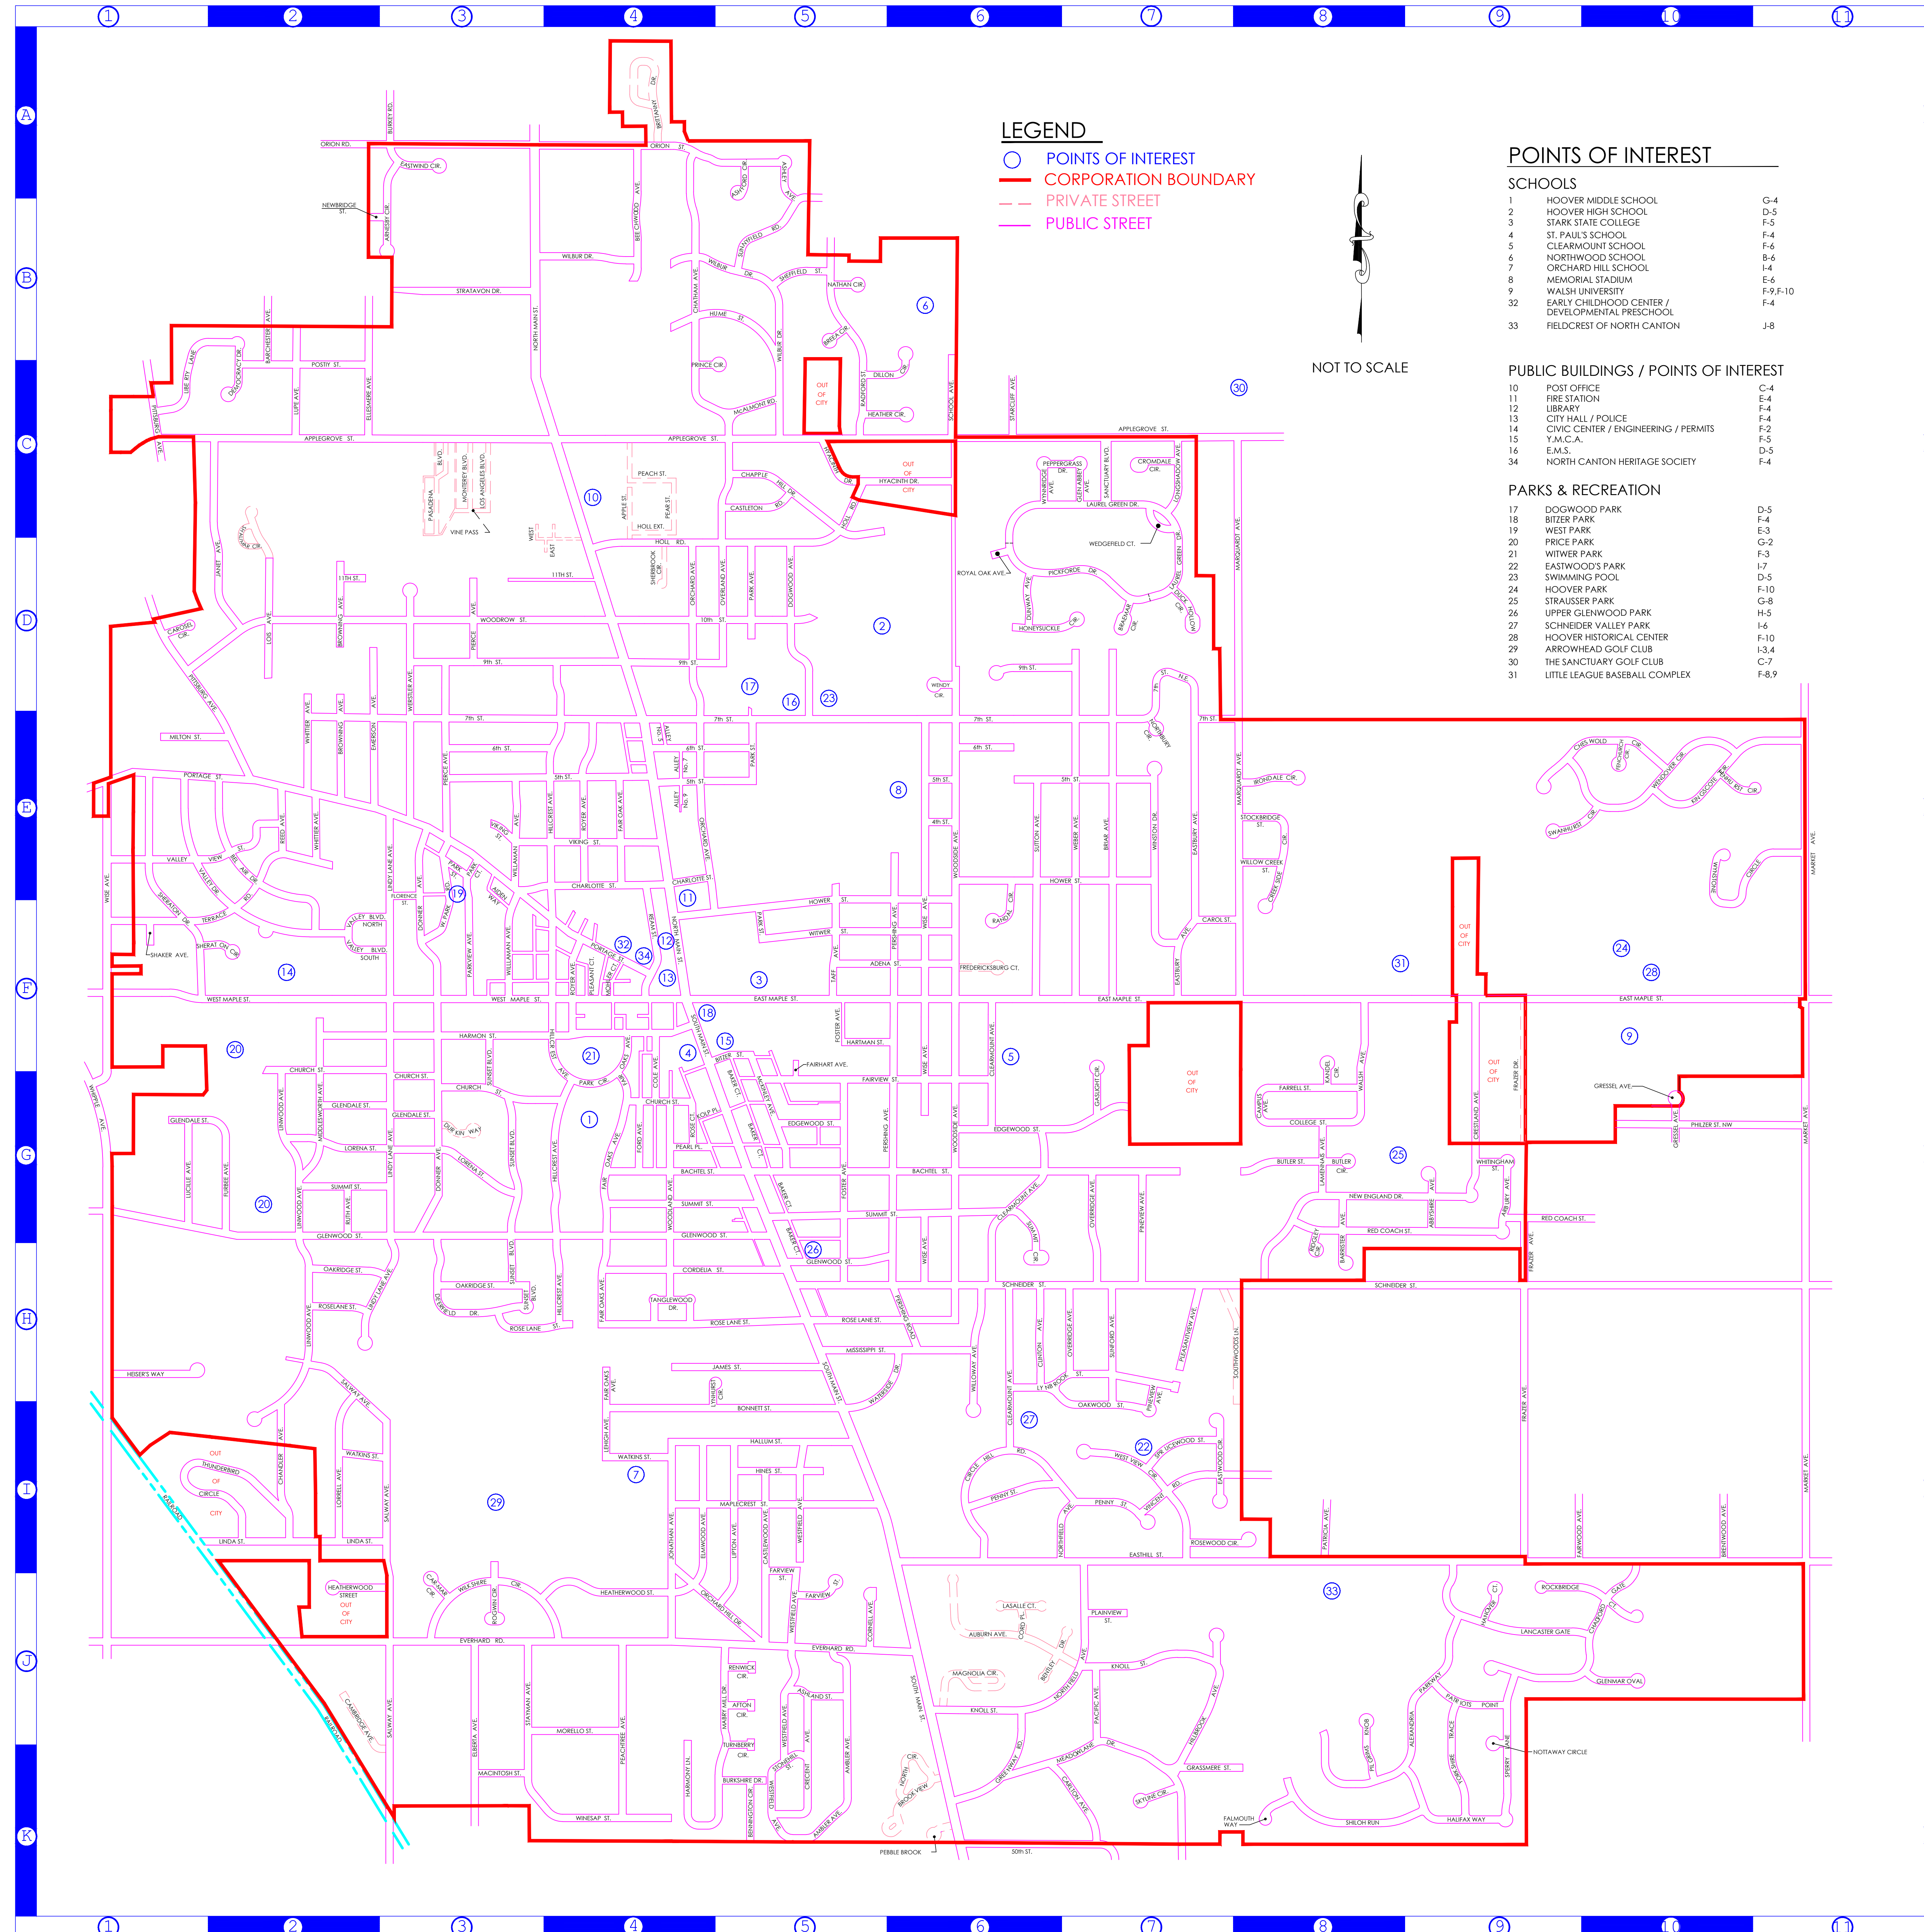

CITY OF NORTH CANTON, OHIO

STREET MAP

LEGEND
 ○ POINTS OF INTEREST
 — CORPORATION BOUNDARY
 - - PRIVATE STREET
 — PUBLIC STREET

POINTS OF INTEREST

- SCHOOLS**
- 1 HOOVER MIDDLE SCHOOL G-4
 - 2 HOOVER HIGH SCHOOL D-5
 - 3 STARK STATE COLLEGE F-5
 - 4 ST. PAUL'S SCHOOL F-4
 - 5 CLEARMOUNT SCHOOL F-6
 - 6 NORTHWOOD SCHOOL B-6
 - 7 ORCHARD HILL SCHOOL I-4
 - 8 MEMORIAL STADIUM E-4
 - 9 WALSH UNIVERSITY F-5-F-10
 - 32 EARLY CHILDHOOD CENTER / DEVELOPMENTAL PRESCHOOL F-4
 - 33 BELCREST OF NORTH CANTON J-8